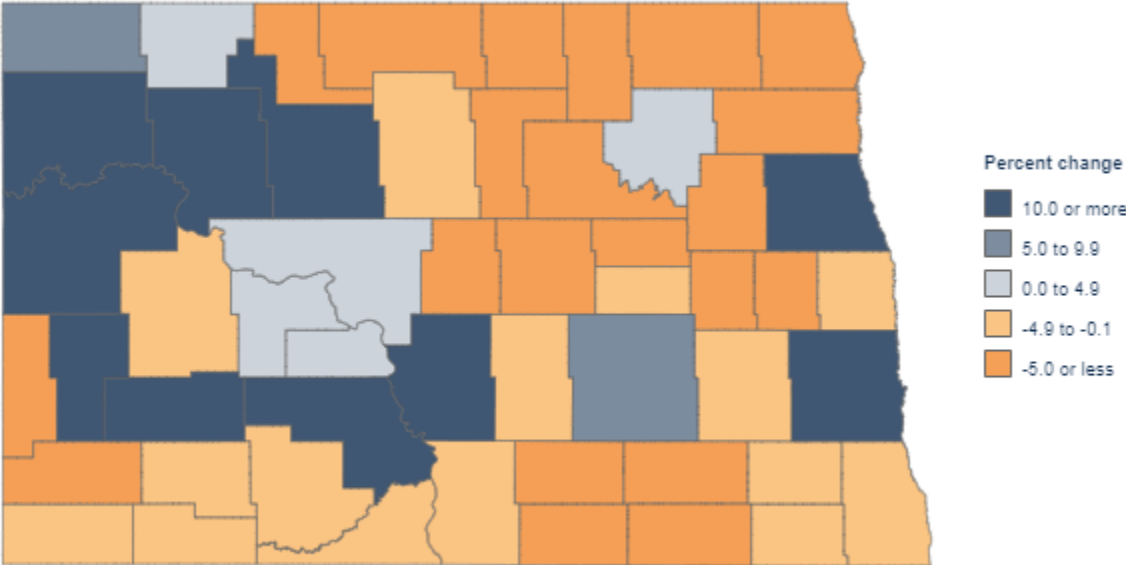

Percent Change in Housing Units for North Dakota Counties: 2010-2020

Visualization created by US Census Bureau, 2020, [Population and Housing State Data](#)

Source: US. Census Bureau, 2010 and 2020 Census Redistricting Data Summary Files.